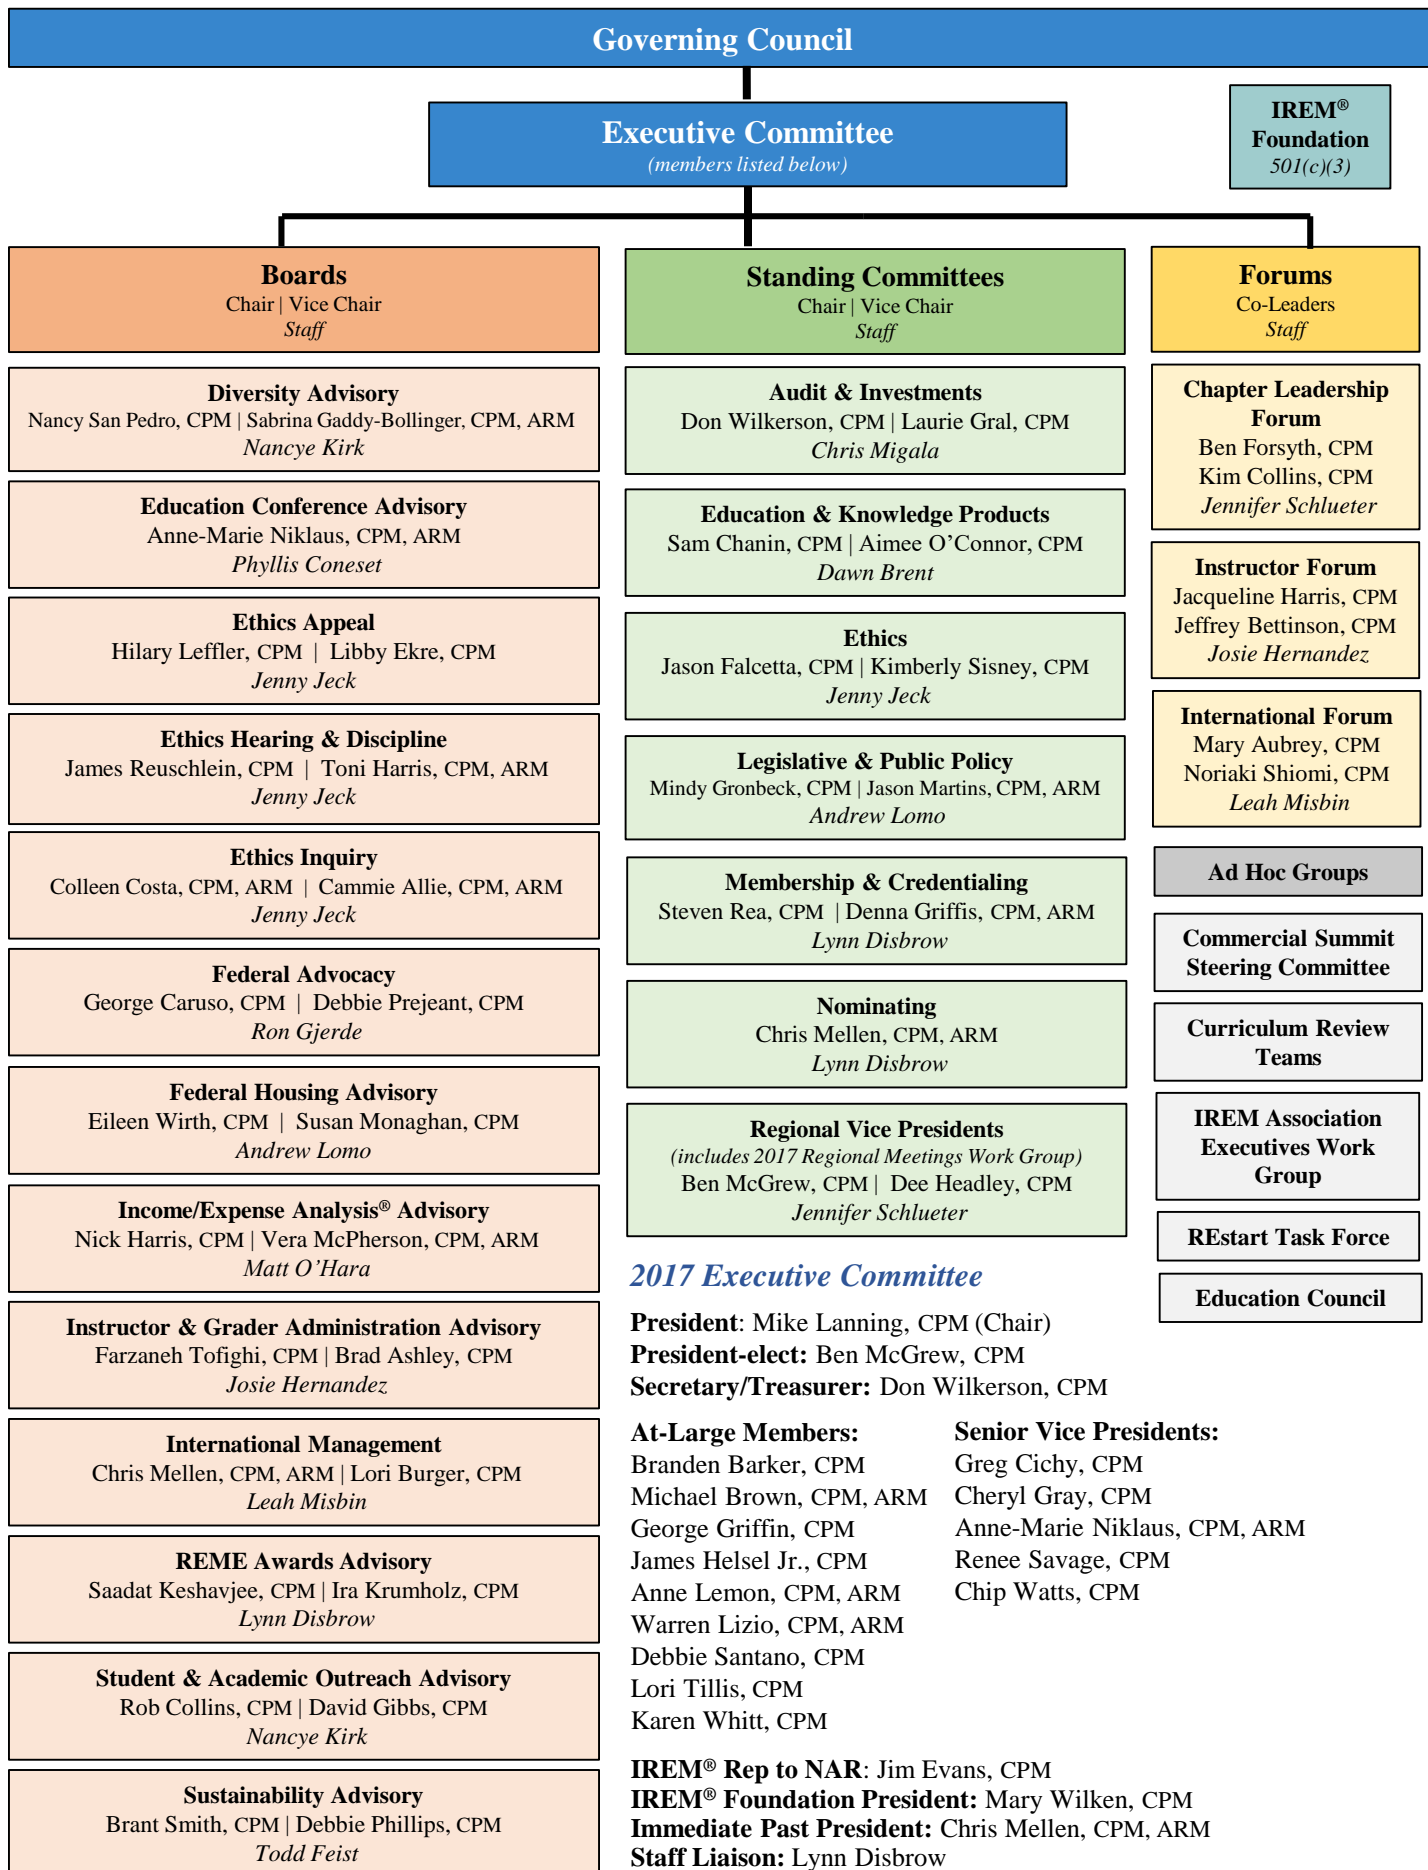

# IREM® Volunteer Organization Chart - 2017

### 2017 Executive Committee

**President:** Mike Lanning, CPM (Chair)  
**President-elect:** Ben McGrew, CPM  
**Secretary/Treasurer:** Don Wilkerson, CPM

<b>At-Large Members:</b>	<b>Senior Vice Presidents:</b>
Branden Barker, CPM	Greg Cichy, CPM
Michael Brown, CPM, ARM	Cheryl Gray, CPM
George Griffin, CPM	Anne-Marie Niklaus, CPM, ARM
James Helsel Jr., CPM	Renee Savage, CPM
Anne Lemon, CPM, ARM	Chip Watts, CPM
Warren Lizio, CPM, ARM	
Debbie Santano, CPM	
Lori Tillis, CPM	
Karen Whitt, CPM	