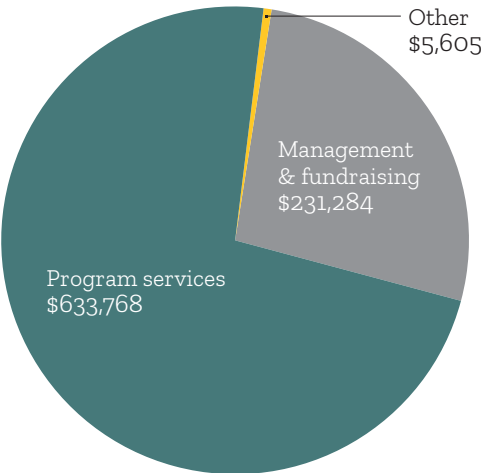

Assets & liabilities

Total liabilities and net assets $2,627,808

Total assets	$2,627,808
Liabilities	$99,683
Without donor restriction	$2,338,793
With donor restriction	$189,332