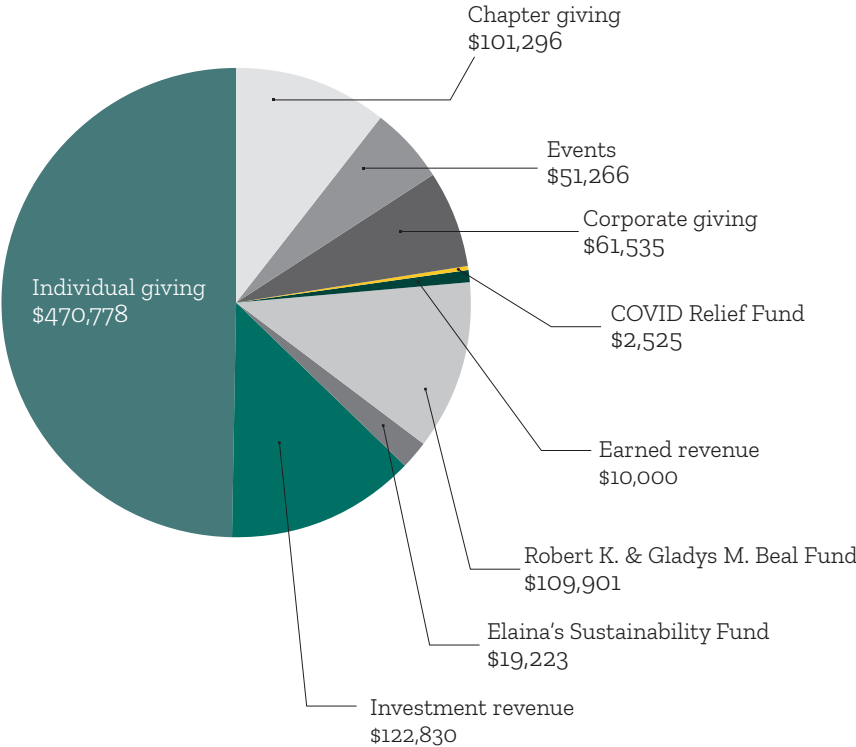

*The IREM Foundation also recognized an international member as a recipient for this award in 2021 but in compliance with local laws their name will not be published.

Financial overview

Revenue

Total revenue \$949,354