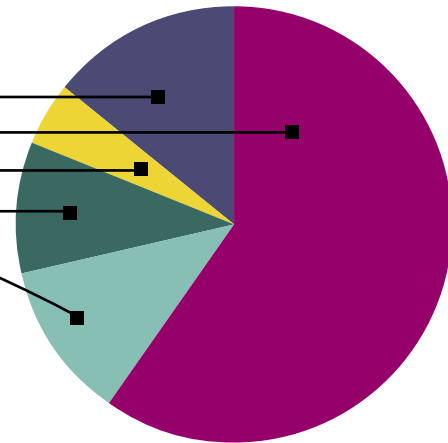

Financial overview

Revenue

Elaina's Sustainability Fund **$76,680**

Annual Fund Contributions **$324,108**

Chapter Restricted Fund Contributions **$26,649**

Events **$52,797**

Chapter Giving **$64,354**

Total Revenue $544,588

Expenses

Scholarships **$334,559**

Management & Fundraising **$166,406**

Diversity Initiatives **$24,750**

Student & Academic Outreach **$51,785**

Total Expenses $577,500

Assets & Liabilities

Current Assets $2,569,598

Liabilities $275,548
With donor restriction

Liabilities $2,274,872
Without donor restriction

Total liabilities and net assets $2,569,598

If you would like to receive a full copy of the IREM Foundation's 2019 audited financial statements, please email foundation@irem.org.