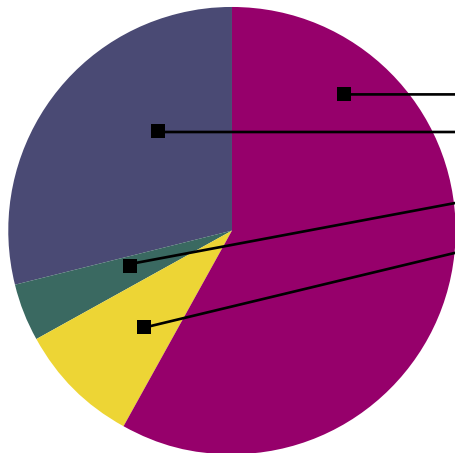

Financial overview

Revenue

Elaina's Sustainability Fund **$76,680**

Annual Fund Contributions **$324,108**

Chapter Restricted Fund Contributions **$26,649**

Events **$52,797**

Chapter Giving **$64,354**

Total Revenue $544,588

Expenses

Scholarships **$334,559**

Management & Fundraising **$166,406**

Diversity Initiatives **$24,750**

Student & Academic Outreach **$51,785**

Total Expenses $577,500

Assets & Liabilities

Current Assets $2,569,598

Liabilities $275,548
With donor restriction

Liabilities $2,274,872
Without donor restriction

Total liabilities and net assets $2,569,598

If you would like to receive a full copy of the IREM Foundation's 2019 audited financial statements, please email foundation@irem.org.